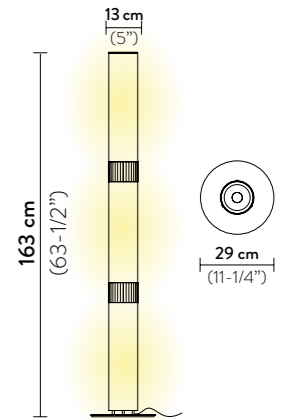

LA LOLLO FLOOR

Light Source: 3 X 12W E27 LED Filament Bulbs

Dimmable: with dimmable bulbs

Materials: Lentiflex® / Cristalflex® / Lentiflex® with cold foil

Weight: net 2,9 Kg - gross 5,8 Kg

Packaging: 30 x 36 x h. 168 cm

Dimmable: with dimmable bulbs

Materials: Lentiflex® / Opalflex®

Lentiflex® with cold foil

Weight: net 0,99 lbs - gross 3,09 lbs

Packaging: 12,99 x 13,39 x h. 7,48 in

LA LOLLO FLOOR

Light Source: 3 X 12W E26 LED Filament Bulbs

Dimmable: with dimmable bulbs

Materials: Lentiflex® / Cristalflex® / Lentiflex® with cold foil

Weight: net 6,39 lbs - gross 12,79 lbs

Packaging: 11,81 x 14,17 x h. 66,14 in

FINISH	PRODUCT CODE	EAN CODE	DETAILS
 GOLD	LALWM00GLD00000NMTUS	8024727101682	BULBS DISPOSITION 
 GRADIENT	LALWM00GRD00000NMTUS	8024727101743	BULBS DISPOSITION 
 PEWTER	LALWM00PWT00000NMTUS	8024727101729	BULBS DISPOSITION 
 WHITE	LALWM00WHT00000NMTUS	8024727101705	BULBS DISPOSITION 