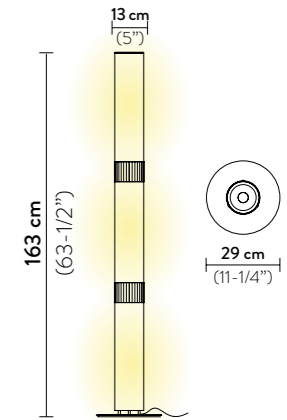

LA LOLLO APPLIQUE

Light Source: 2 X 6W E14 LED Filament Bulbs

Dimmable: with dimmable bulbs

Materials: Lentiflex® / Opalflex®
Lentiflex® with cold foil

Weight: net 0,45 Kg - gross 1,4 Kg

Packaging: 33 x 34 x h. 19 cm

LA LOLLO FLOOR

Light Source: 3 X 12W E27 LED Filament Bulbs

Dimmable: with dimmable bulbs

Materials: Lentiflex® / Cristalflex® / Lentiflex® with cold foil

Weight: net 2,9 Kg - gross 5,8 Kg

Packaging: 30 x 36 x h. 168 cm

Dimmable: with dimmable bulbs

Materials: Lentiflex® / Cristalflex® / Lentiflex® with cold foil

Weight: net 6,39 lbs - gross 12,79 lbs

Packaging: 11,81 x 14,17 x h. 66,14 in

FINISH	PRODUCT CODE	EAN CODE	DETAILS
 GOLD	LALWM00GLD00000NMTUS	8024727101682	BULBS DISPOSITION 
 GRADIENT	LALWM00GRD00000NMTUS	8024727101743	BULBS DISPOSITION 
 PEWTER	LALWM00PWT00000NMTUS	8024727101729	BULBS DISPOSITION 
 WHITE	LALWM00WHT00000NMTUS	8024727101705	BULBS DISPOSITION 