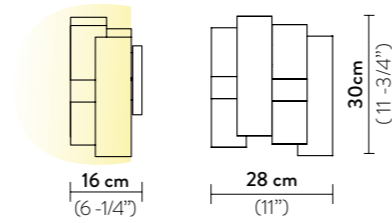

LA LOLLO APPLIQUE

Light Source: 2 X 6W E12 LED Filament Bulbs

Dimmable: with dimmable bulbs

Materials: Lentiflex® / Opalflex®

Lentiflex® with cold foil

Weight: net 0,99 lbs - gross 3,09 lbs

Packaging: 12,99 x 13,39 x h. 7,48 in

LA LOLLO FLOOR

Light Source: 3 X 12W E26 LED Filament Bulbs

Dimmable: with dimmable bulbs

Materials: Lentiflex® / Cristalflex® / Lentiflex® with cold foil

Weight: net 6,39 lbs - gross 12,79 lbs

Packaging: 11,81 x 14,17 x h. 66,14 in