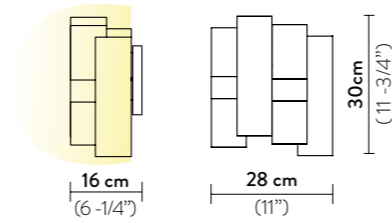

LA LOLLO APPLIQUE

Light Source: 2 X 6W E14 LED Filament Bulbs

Dimmable: with dimmable bulbs

Materials: Lentiflex® / Opalflex®
Lentiflex® with cold foil

Weight: net 0,45 Kg - gross 1,4 Kg

Packaging: 33 x 34 x h. 19 cm